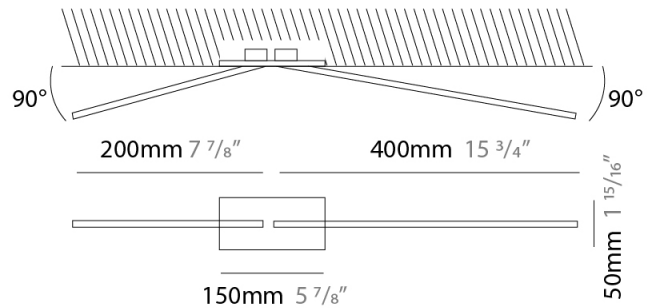

SPILLO 2 ROD RECESSED

D46029- -

base number
Color   Temperature   Finish   Options

1. To build a product code in our configurator select the specify button on the base model # product page
2. To build a manual product code on this datasheet choose from the options listed below in blue font and add the suffix to the base model #

GENERAL

Series: Spillo
Subseries: Spillo 2 Rod
Brand: Icone
Division: Design
Mounting Type: Recessed
Mounting Location: Ceiling
Subcategory: Ambient

PHYSICAL

Shape: Rectangle
Length (mm): 50
Length (in): 1 ¹⁵/₁₆
Width (mm): 600
Width (in): 23 ⁵/₆
Height (mm): 400
Height (in): 15 ³/₄
Light Distribution: Adjustable
Fixture Finish: WHI / BLK / CHR / BGD
Fixture Material: Brass

ELECTRICAL

Lamp Type: LED
Total Output Wattage (W): 7.44
Dimming: 0-10V Dimming
Driver Included: No
Driver Location: Remote
Driver Type: Constant Voltage - 120Vac
Driver Class: Class 2
Input Voltage (V): 120 - 277
Output Voltage (V): 12
Upon Request: (Not included, see components) 0-10Vdc dimming / 277Vac

LED

Color Temperature (°K): 2700 / 3000
Nominal Lumen (lm): 660
CRI: >90 CRI
Lamp Life (hrs): 50000

OPTICAL

Adjustability: Tilt 90°

RATINGS AND CERTIFICATIONS

Certified By: Certified for North American Standards
IP rating: IP20

PROJECT _____
TYPE _____
SPECIFIER _____
QUANTITY _____
DATE _____