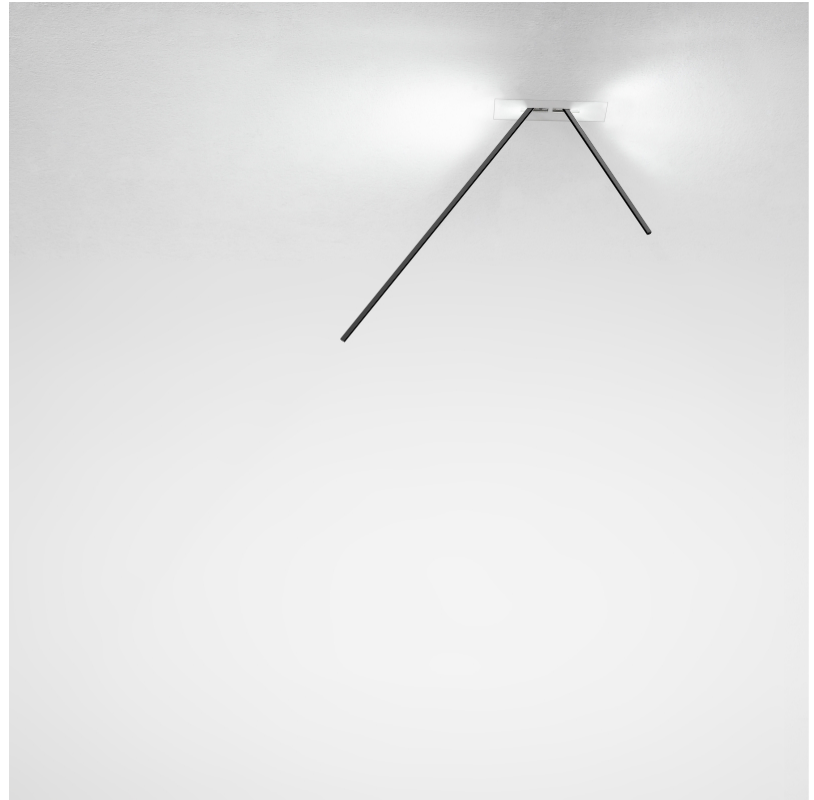

SPILLO 2 ROD RECESSED

D46029- -

base number
Color   Temperature   Finish   Options

1. To build a product code in our configurator select the specify button on the base model # product page
2. To build a manual product code on this datasheet choose from the options listed below in blue font and add the suffix to the base model #

GENERAL

Series: Spillo
Subseries: Spillo 2 Rod
Brand: Icone
Division: Design
Mounting Type: Recessed
Mounting Location: Ceiling
Subcategory: Ambient

PHYSICAL

Shape: Rectangle
Length (mm): 50
Length (in): 1 ¹⁵/₁₆
Width (mm): 600
Width (in): 23 ⁵/₆
Height (mm): 400
Height (in): 15 ³/₄
Light Distribution: Adjustable
Fixture Finish: WHI / BLK / CHR / BGD
Fixture Material: Brass

ELECTRICAL

Lamp Type: LED
Total Output Wattage (W): 7.44
Dimming: 0-10V Dimming
Driver Included: No
Driver Location: Remote
Driver Type: Constant Voltage - 120Vac
Driver Class: Class 2
Input Voltage (V): 120 - 277
Output Voltage (V): 12
Upon Request: (Not included, see components) 0-10Vdc dimming / 277Vac

LED

Color Temperature (°K): 2700 / 3000
Nominal Lumen (lm): 660
CRI: >90 CRI
Lamp Life (hrs): 50000

OPTICAL

Adjustability: Tilt 90°

RATINGS AND CERTIFICATIONS

Certified By: Certified for North American Standards
IP rating: IP20

PROJECT _____
TYPE _____
SPECIFIER _____
QUANTITY _____
DATE _____