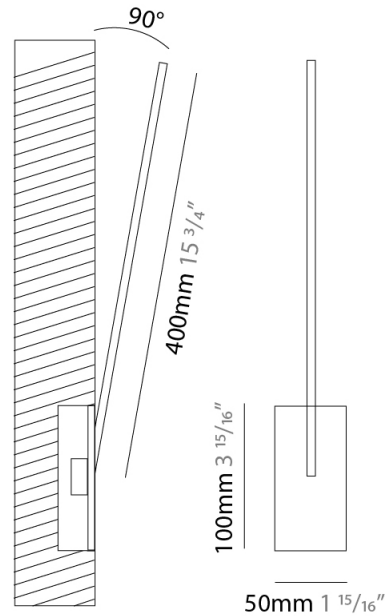

PROJECT	_____
TYPE	_____
SPECIFIER	_____
QUANTITY	_____
DATE	_____

SPILLO 1 ROD RECESSED

D46014- _____ - _____
base number   Color   Finish
                                 Temperature   Options

1. To build a product code in our configurator select the specify button on the base model # product page
2. To build a manual product code on this datasheet choose from the options listed below in blue font and add the suffix to the base model #

GENERAL

Series: Spillo
Subseries: Spillo 1 Rod
Brand: Icone
Division: Design
Mounting Type: Recessed
Mounting Location: Wall
Subcategory: Ambient

PHYSICAL

Shape: Rectangle
Width (mm): 50
Width (in): 1 15/16
Height (mm): 400
Height (in): 15 3/4
Light Distribution: Adjustable
Fixture Finish: WHI / BLK / CHR / BGD
Fixture Material: Brass

ELECTRICAL

Lamp Type: LED
Total Output Wattage (W): 4.8
Dimming: 0-10V Dimming
Driver Included: No
Driver Location: Remote
Driver Type: Constant Voltage - 120Vac
Driver Class: Class 2
Input Voltage (V): 120
Output Voltage (V): 12
Upon Request: (Not included, see components) 0-10Vdc dimming / 277Vac

LED

Color Temperature (°K): 2700 / 3000
Nominal Lumen (lm): 440
CRI: >90 CRI
Lamp Life (hrs): 50000

OPTICAL

Adjustability: Tilt 120°

RATINGS AND CERTIFICATIONS

Certified By: Certified for North American Standards
IP rating: IP20